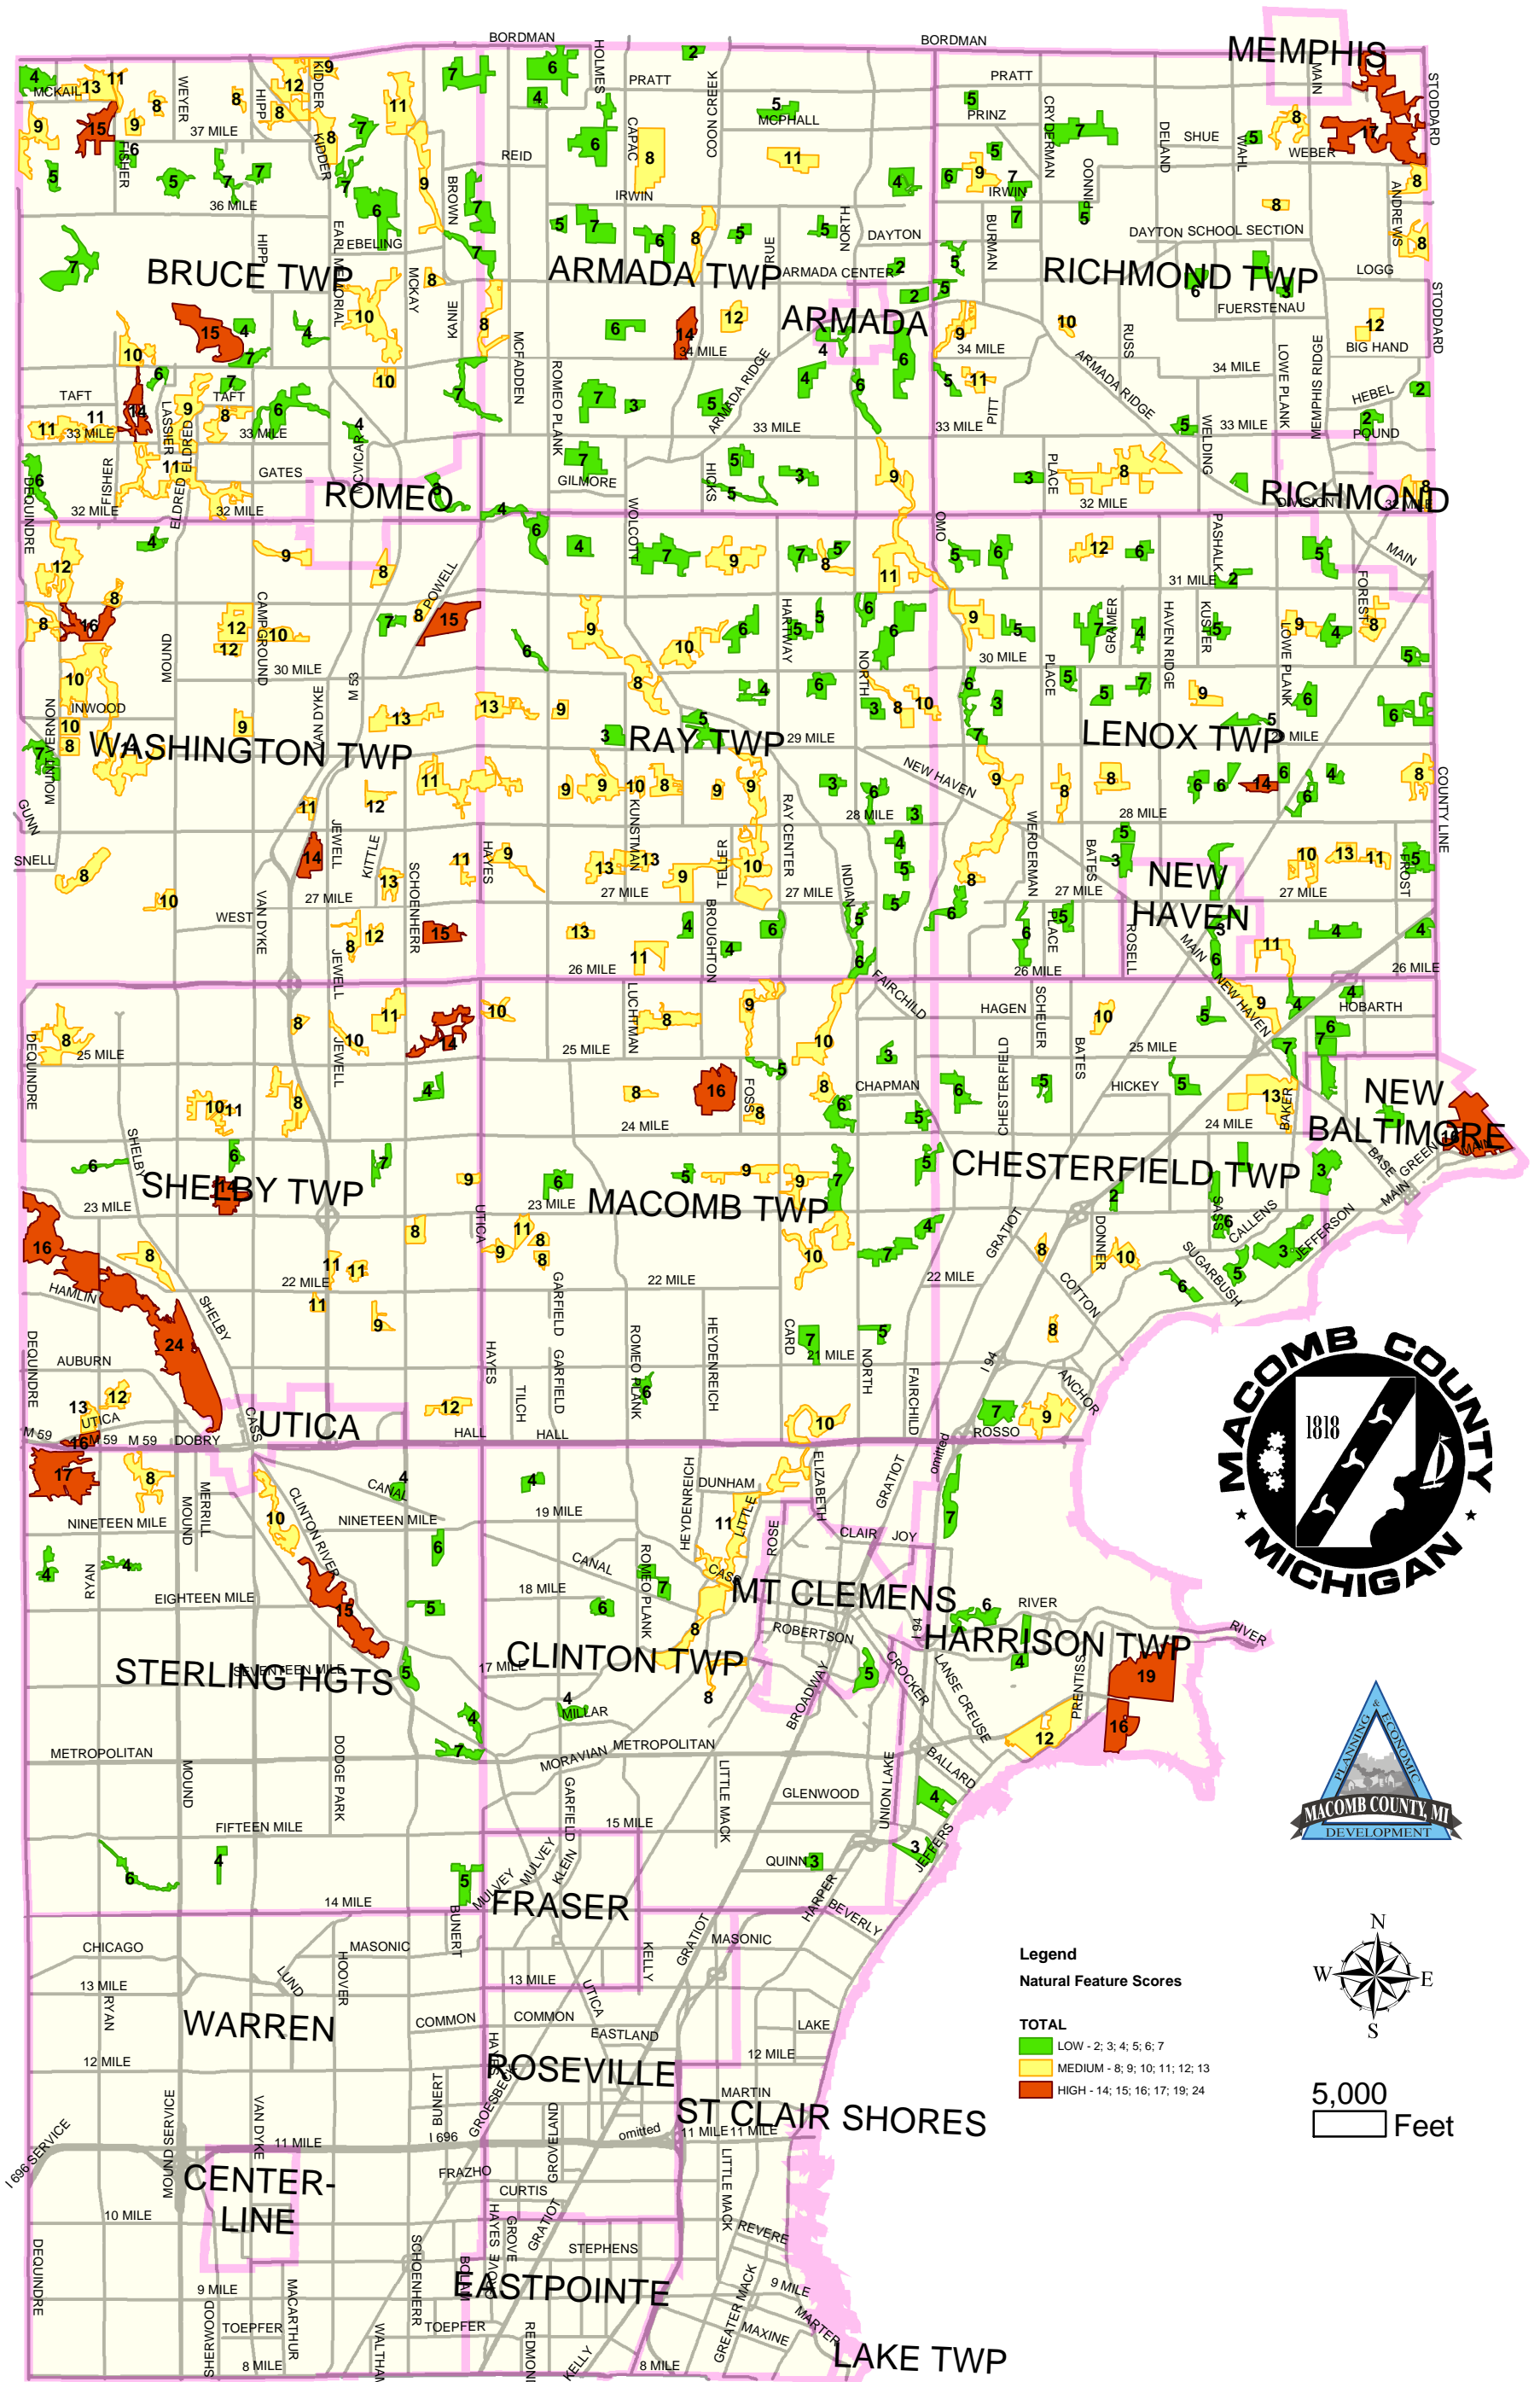

Michigan Natural Features Inventory Map

Macomb County, Michigan

Legend
Natural Feature Scores

TOTAL

- LOW - 2; 3; 4; 5; 6; 7
- MEDIUM - 8; 9; 10; 11; 12; 13
- HIGH - 14; 15; 16; 17; 19; 24

5,000 Feet