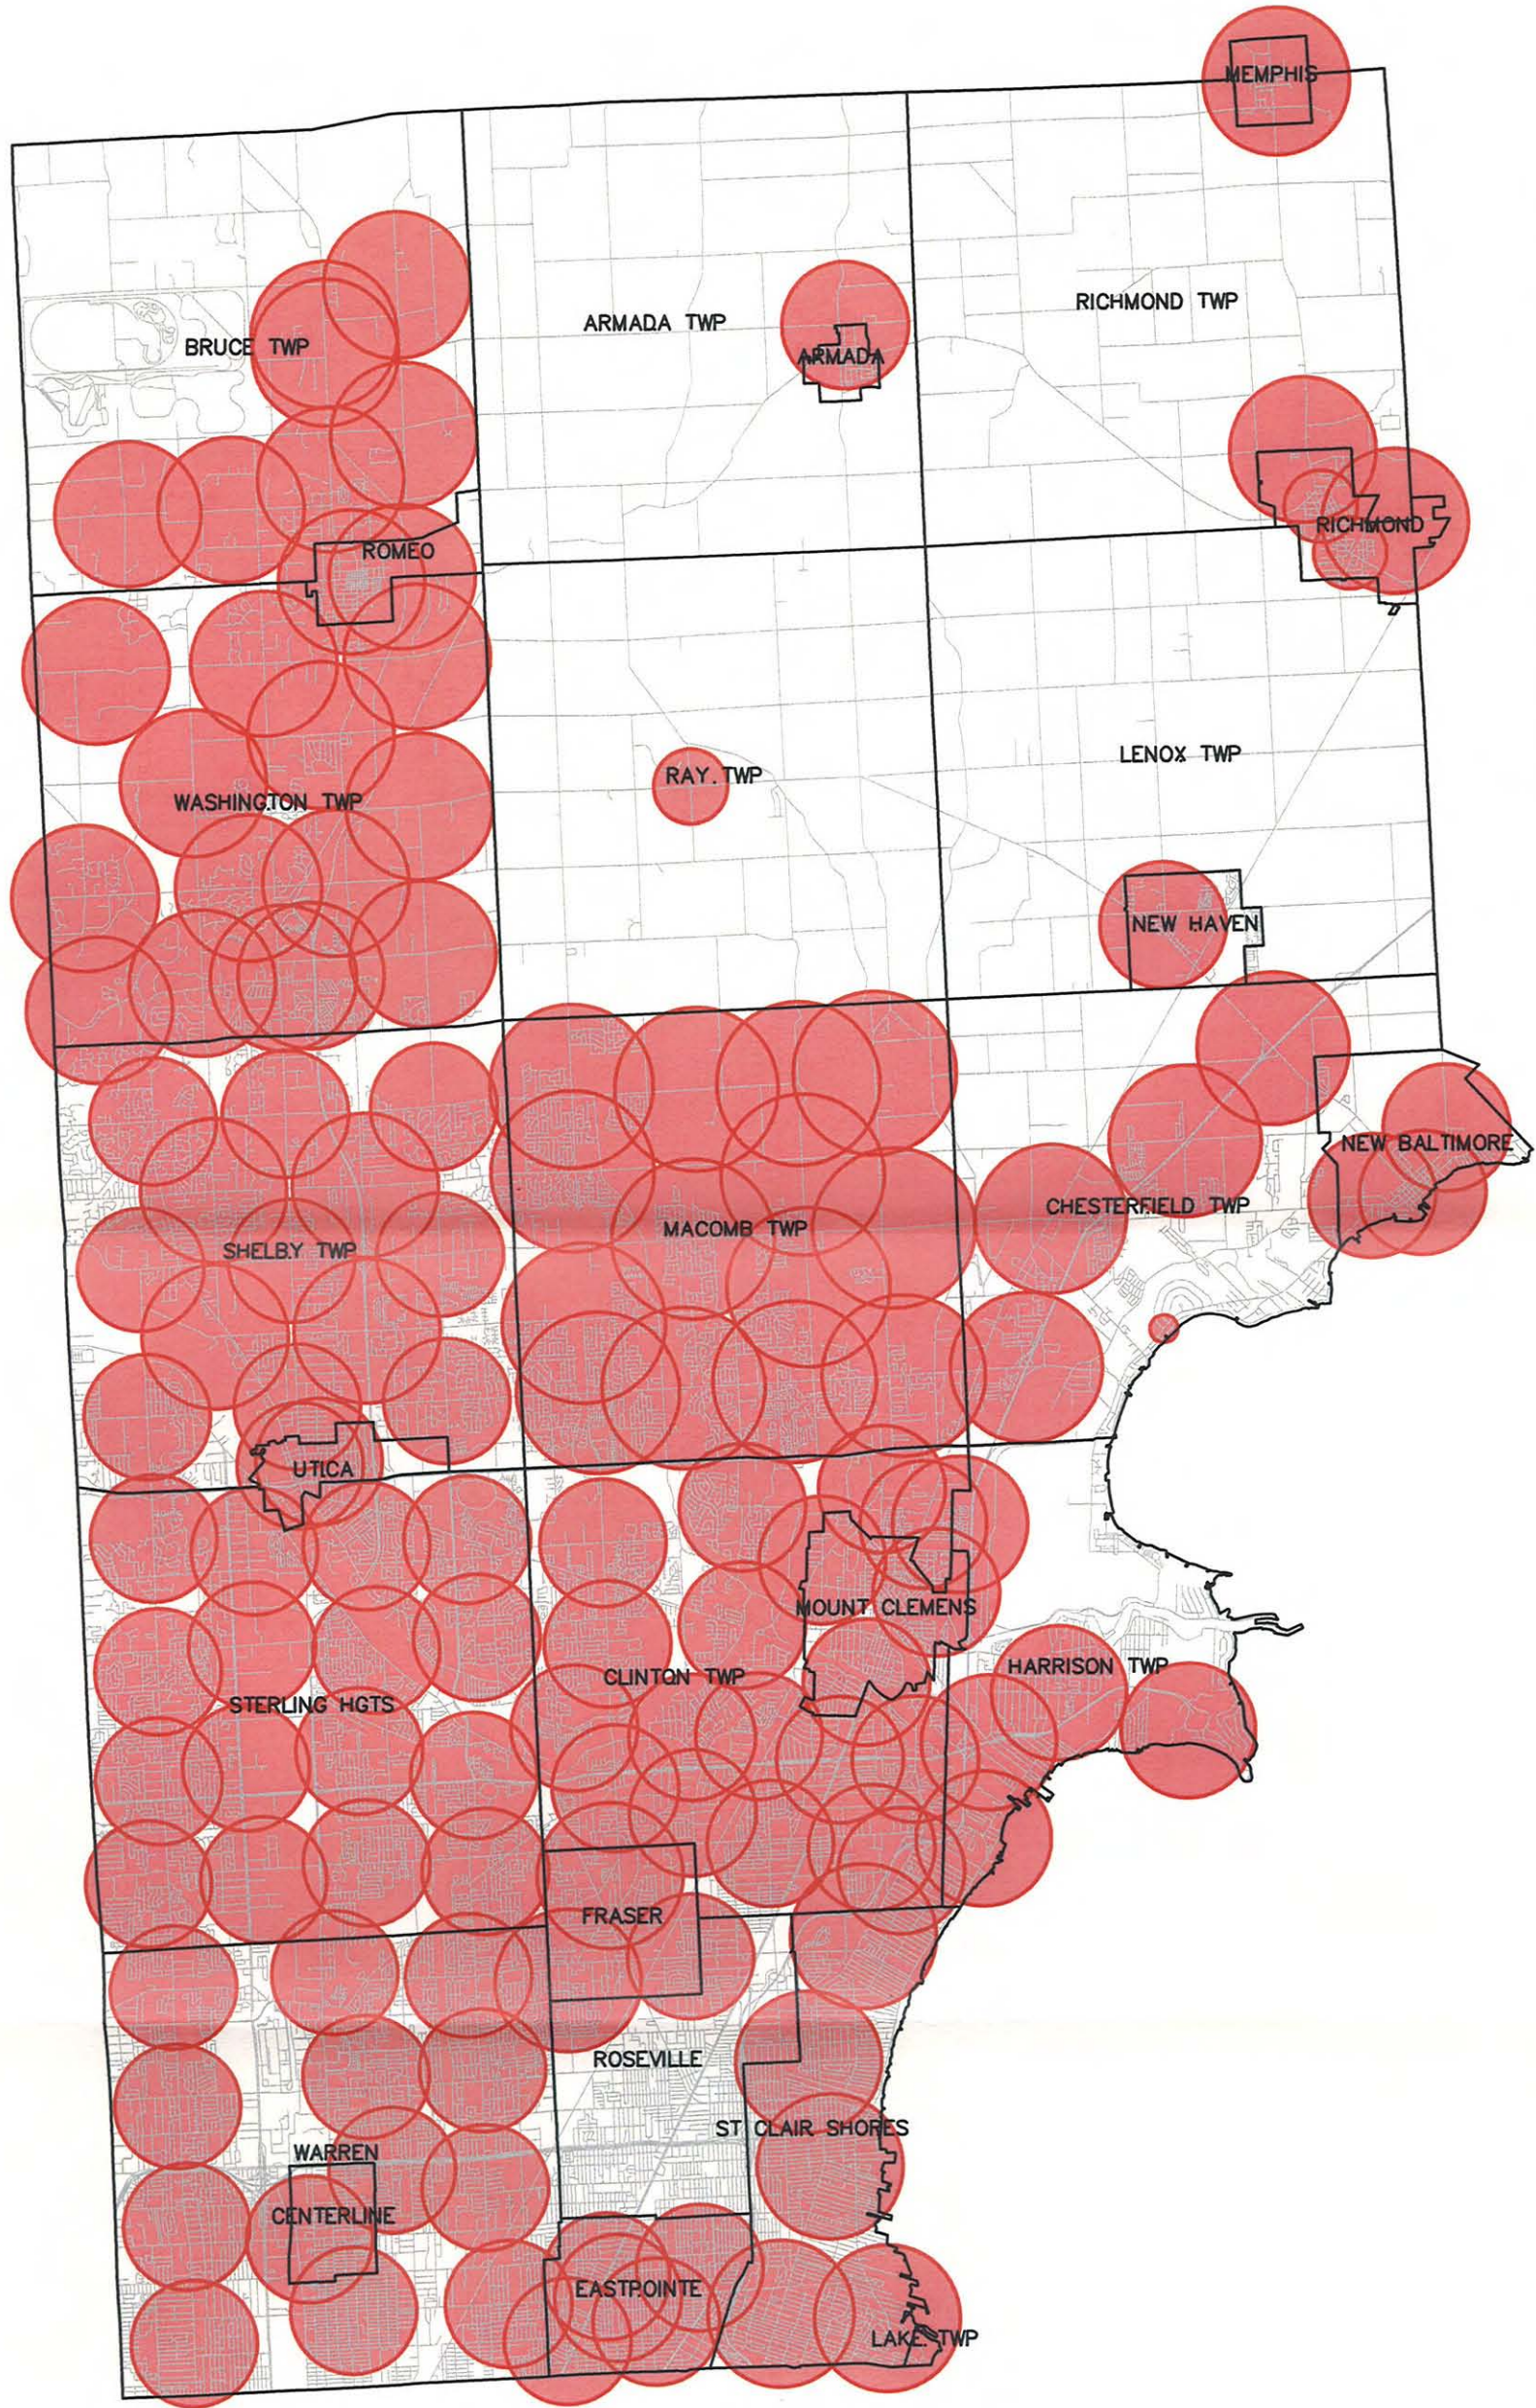

## **G - WARNING SIREN COVERAGE**

The following section of the appendix includes a countywide map of early warning siren coverage. Most of the developed areas in the County have complete coverage. Following the map is a table, which includes the exact locations of the sirens as well as each siren's radius of range. This map can be used to determine which areas need to be upgraded to ensure all residents are within range of an early alert siren.

SHEET NO. 1 OF 1

<b>Municipality</b>	<b># of Sirens</b>	<b>Location</b>	<b>Distance Covered</b>
Armada Township	1	23175 Armada Center	4500' radius
Bruce Township	7	71400 Van Dyke	5200' radius
		Van Dyke, North of 35 Mile	5200' radius
		72730 McKay	5200' radius
		76801 McKay	5200' radius
		4449 33 Mile Road	5200' radius
		7240 33 Mile Road	5200' radius
		75675 Van Dyke	5200' radius
Centerline	1	7070 E. 10 Mile Road	4500' radius
Chesterfield Township	5	New Haven Rd & I-94	5400' radius
		21 Mile & I-94	5400' radius
		Jefferson & Forbes Road	1000' radius
		24 Mile & Foster Road	5400' radius
		23 Mile & Gratiot	5400' radius
Clinton Township	16	M-97 & North Avenue	4500' radius
		Heydenreich & Dunham	4500' radius
		19 Mile & Garfield	4500' radius
		Grillo & Garfield	4500' radius
		Canal & Clinton River	4500' radius
		Denton & Harper	4500' radius
		16 Mile Road & Gratiot	4500' radius
		Little Mack & Charter Oaks	4500' radius
		Moravian & Garfield	4500' radius
		Kelly & Matthew	4500' radius
		Sharkey & Little Mack	4500' radius
		22952 Interstate	4500' radius
		Cottrell & Harper	4500' radius