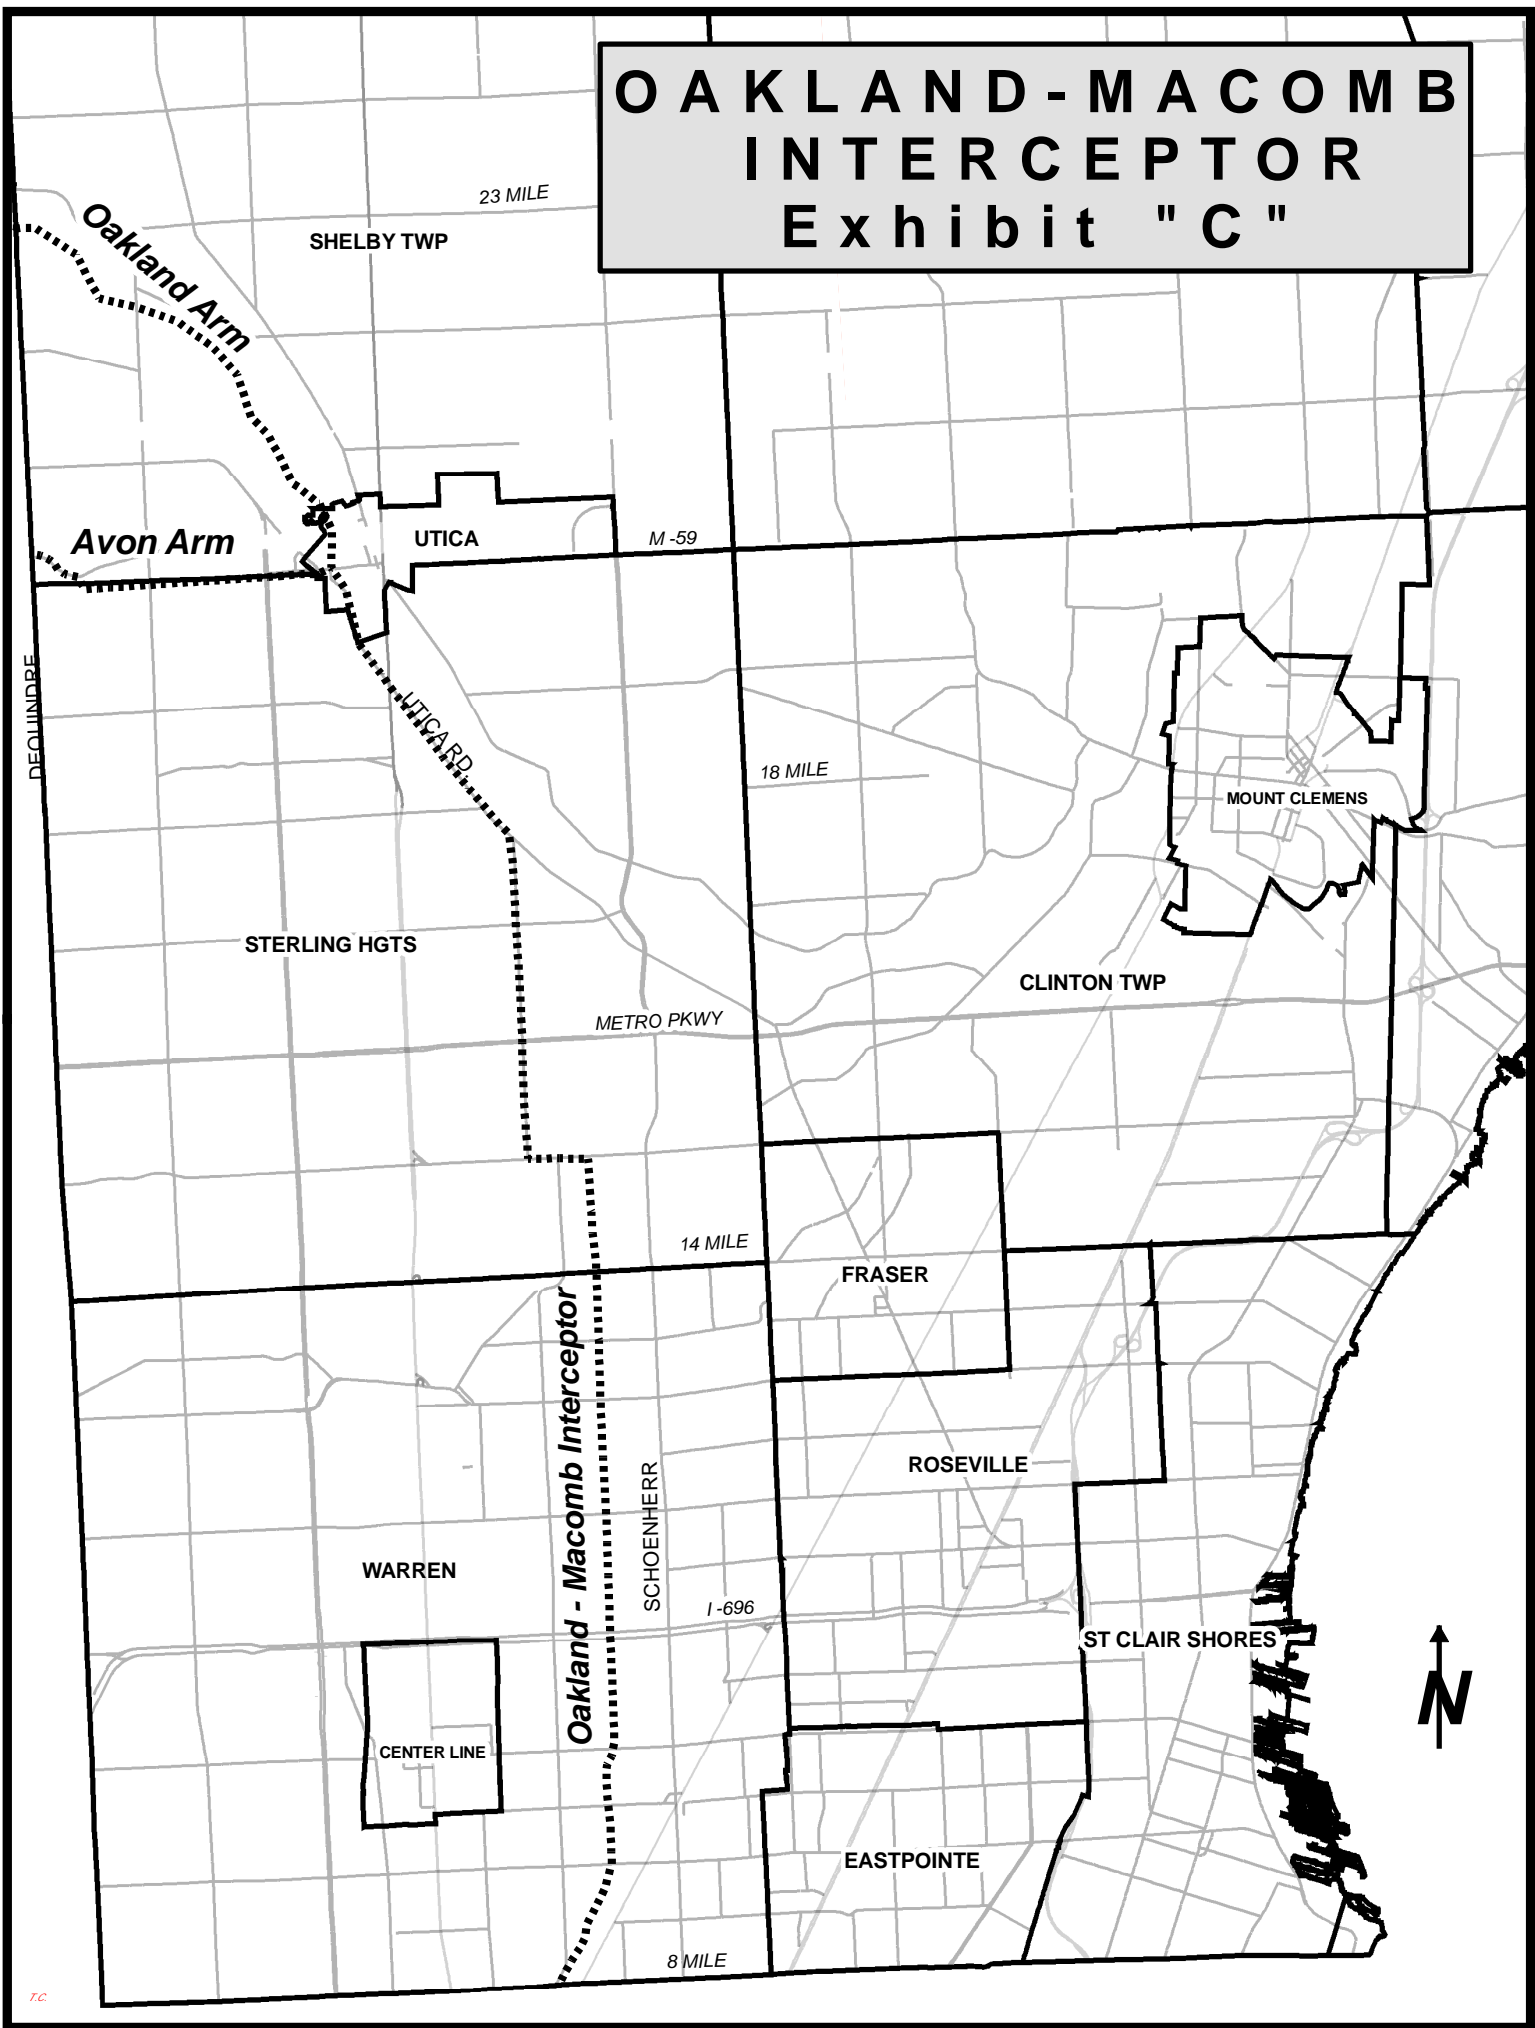

OAKLAND-MACOMB INTERCEPTOR Exhibit "C"

23 MILE

SHELBY TWP

Oakland Arm

Avon Arm

UTICA

M-59

DEQUINDRE

UTICA RD

18 MILE

MOUNT CLEMENS

STERLING HGTS

METRO PKWY

CLINTON TWP

14 MILE

FRASER

Oakland - Macomb Interceptor

SCHOENHERR

ROSEVILLE

WARREN

I-696

ST CLAIR SHORES

CENTER LINE

EASTPOINTE